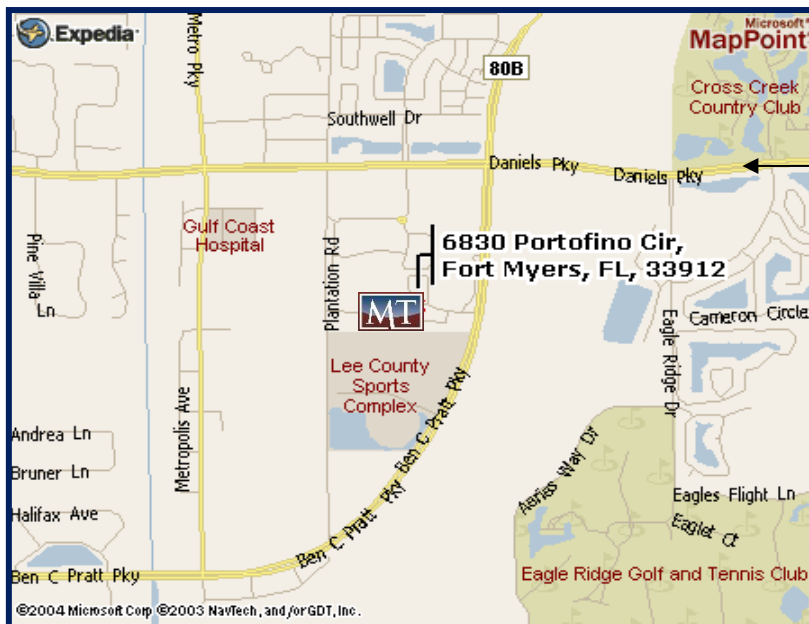

6830 Porto Fino Circle, Suite 1
Fort Myers, FL 33912
(239) 204-4333

- **From US 41 & Daniels Parkway:** Travel East on Daniel's Parkway to Ben C. Pratt/Six Mile Cypress Parkway and turn right. Drive ½ mile and take a right into the International Center.

From I-75 & Daniels Parkway: Travel West on Daniel's Parkway to Ben C. Pratt/Six Mile Cypress Parkway and turn left. Drive ½ mile and take a right into the International Center.

From US 41 & Gladiolus/Ben C. Pratt/Six Mile Cypress: Go west of Ben C. Pratt/Six Mile Cypress, pass the Century Link Stadium and take a left into the International Center.

- After turning onto International Center Blvd. take the first road to the left, which is Porto Fino Circle, and our office is the first building on your right.

From US 41 &
Daniels Parkway

From I-75

From US 41 &
Ben C. Pratt/Six
Mile Cypress